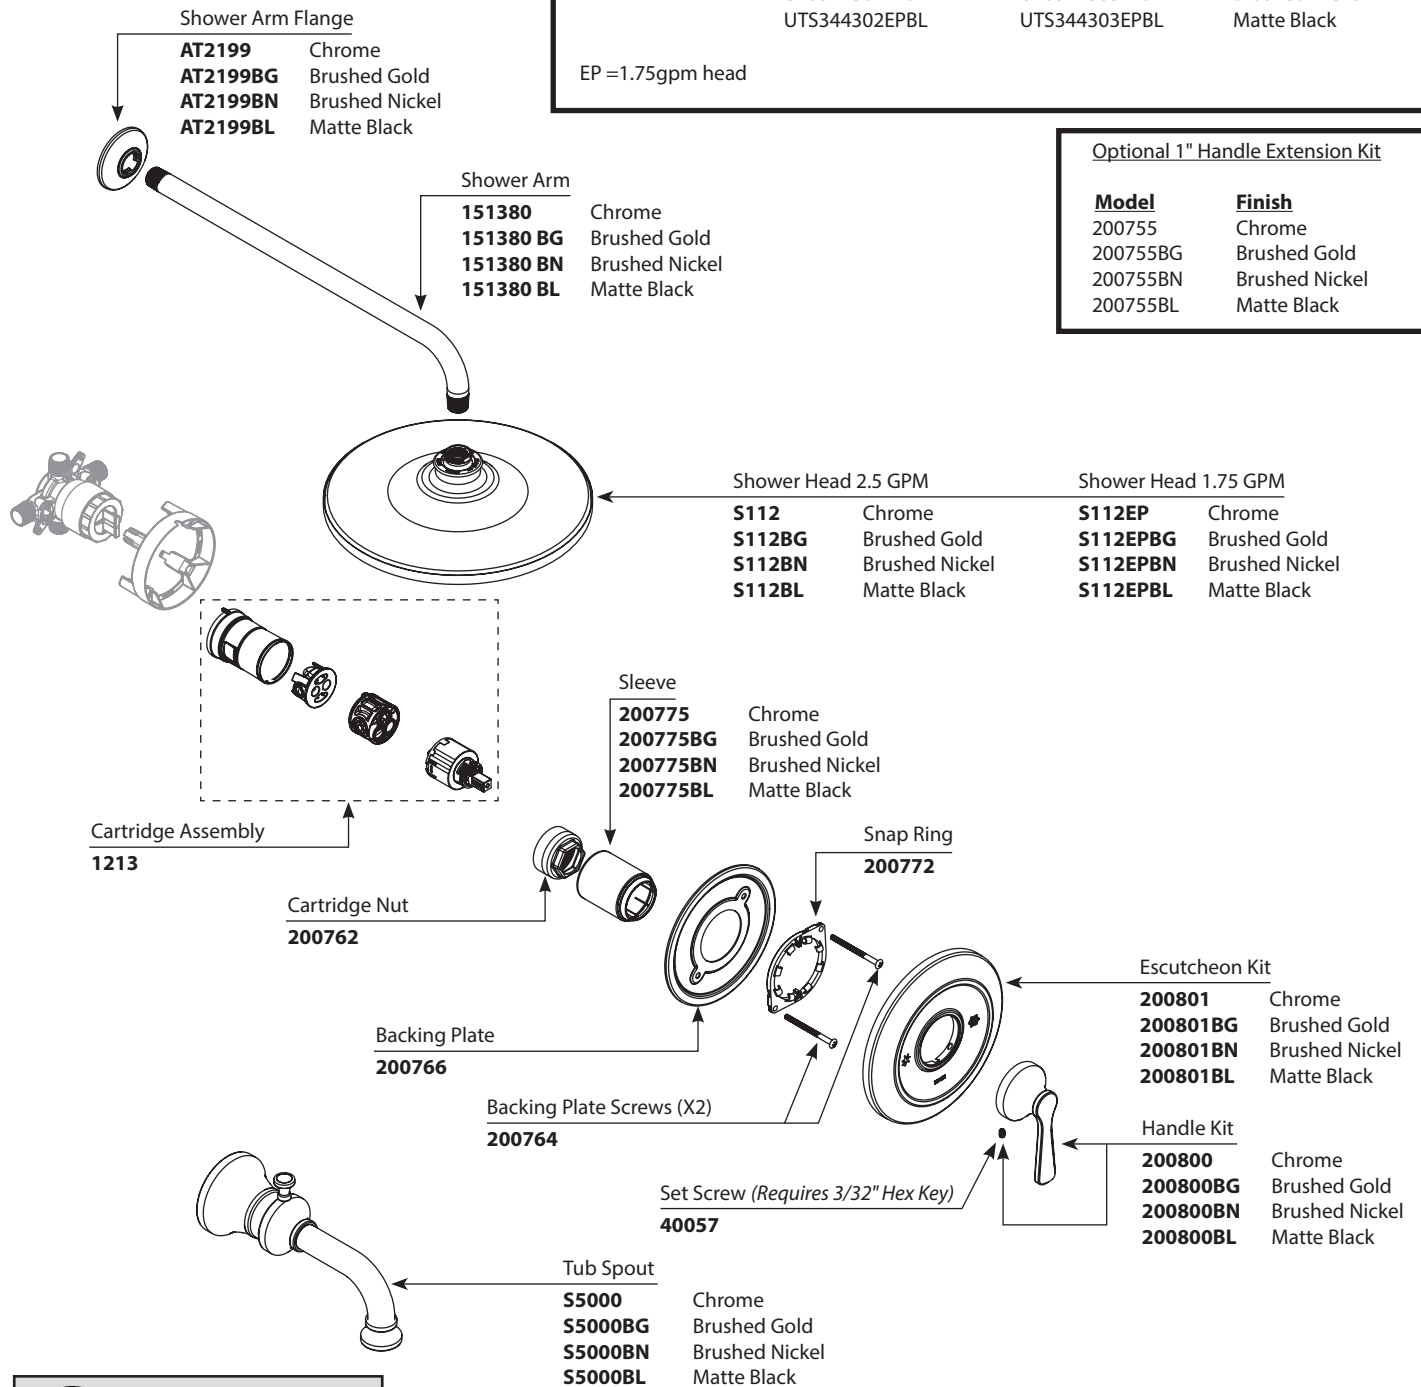

- Order by Part Number
- Trim can be used with U130 series or U140 series valve

COLINET™ Single-Handle M-CORE™ Trim			
<u>Valve Trim Only</u>	<u>Shower Trim Only</u>	<u>Tub Shower Trim</u>	<u>Finish</u>
UTS344301	UTS344302	UTS344303	Chrome
UTS344301BG	UTS344302BG	UTS344303BG	Brushed Gold
UTS344301BN	UTS344302BN	UTS344303BN	Brushed Nickel
UTS344301BL	UTS344302BL	UTS344303BL	Matte Black
	UTS344302EP	UTS344303EP	Chrome
	UTS344302EPBG	UTS344303EPBG	Brushed Gold
	UTS344302EPBN	UTS344303EPBN	Brushed Nickel
	UTS344302EPBL	UTS344303EPBL	Matte Black

EP = 1.75gpm head

<u>Optional 1" Handle Extension Kit</u>	
<u>Model</u>	<u>Finish</u>
200755	Chrome
200755BG	Brushed Gold
200755BN	Brushed Nickel
200755BL	Matte Black